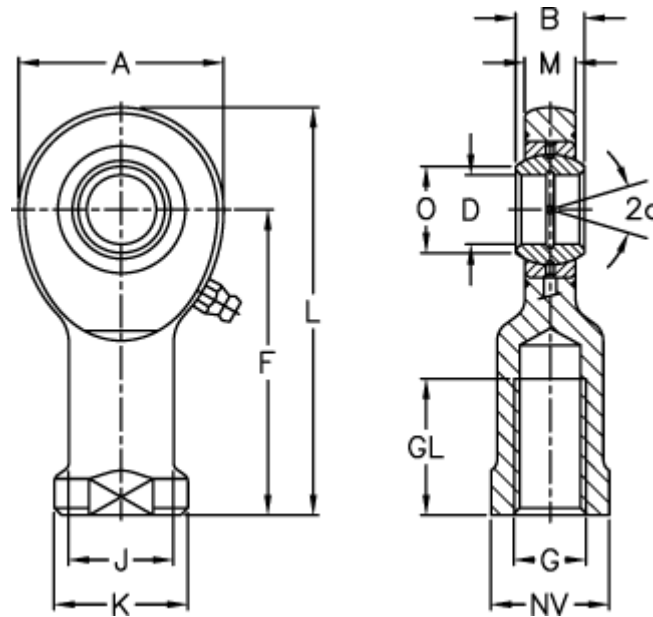

Data Sheet

Article number: 03460030
Description: Fluro Rod end EI 30
Note: 30

Measures

A	= 73	J	= 40
a (degrees)	= 6	K	= 50
B	= 22	L	= 146.5
D	= 30	M	= 19
Dynamic drive (kN)	= 62	NV	= 41
F	= 110	O	= 34.2
g	= M30x2	Static drive kN	= 124
GL	= 56	Weight	= 930